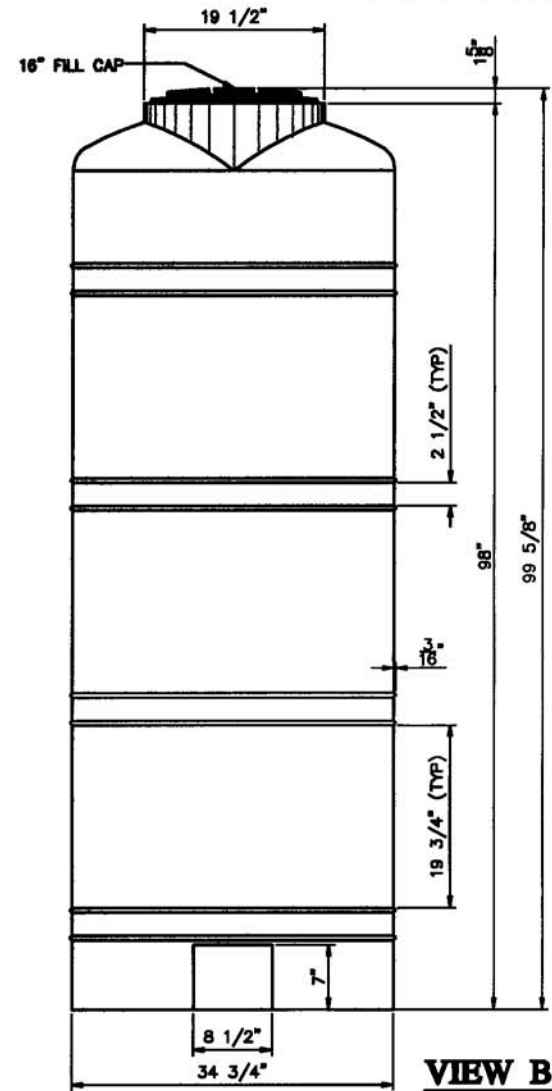

VIEW A

VIEW B

NOTE:
ALL DIMENSIONS ARE IN INCHES UNLESS
OTHERWISE SPECIFIED

**315 IMPERIAL GALLON
STORAGE TANK**

DWG NO:		REV
SCALE: 1:20		