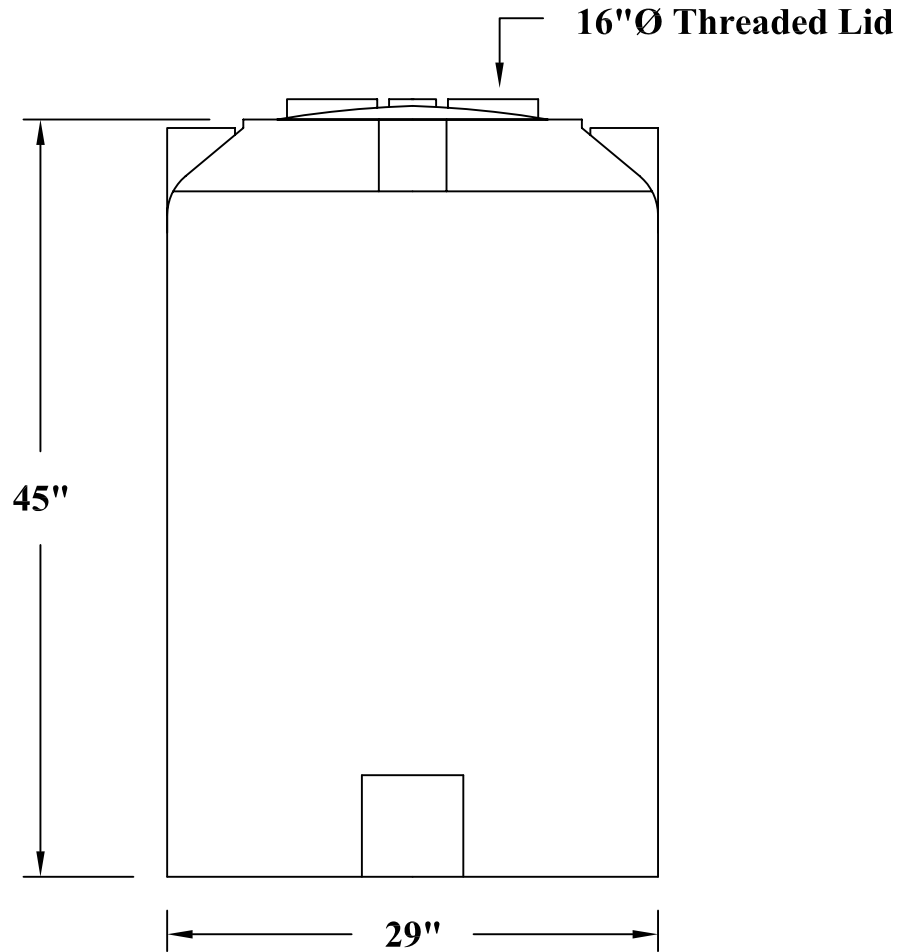

HDPLE POLYETHYLENE STORAGE TANK

MODEL No. RKVT100

ELEVATION

PLAN

CAPACITY

Imp. Gal.= 100

U.S. Gal.= 120

Ltrs.= 455

HDPLE POLYETHYLENE STORAGE TANK

MODEL No. RKVT100

Dwg. No.

Drawn:

Leif J.

Scale:

Date:

Rev.