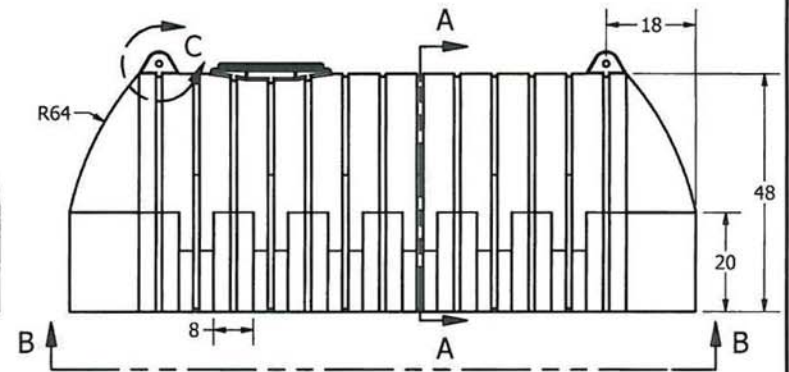

VIEW B-B
SCALE 1:24

SECTION A-A
SCALE 1:24

ELLIPSE, 80 X 56

DETAIL C
SCALE 1 / 8

DRAWN Jerry Paulson	4/17/2009			
CHECKED				
QA		TITLE		
MFG		1340 IMP GALLON FLAT BOTTOM ELLIPTICAL LEG TANK		
APPROVED		SIZE	DWG NO	REV
		B	43157	
		SCALE: 1/16	SHEET 1 OF 1	