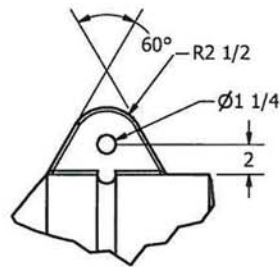

VIEW B-B
SCALE 1:24

SECTION A-A
SCALE 1:24

ELLIPSE, 80 X 56

DETAIL C
SCALE 1 / 8

DRAWN Jerry Paulson	4/17/2009			
CHECKED				
QA		TITLE		
MFG		1340 IMP GALLON FLAT BOTTOM ELLIPTICAL LEG TANK		
APPROVED		SIZE	DWG NO	REV
		B	43157	
		SCALE: 1/16	SHEET 1 OF 1	