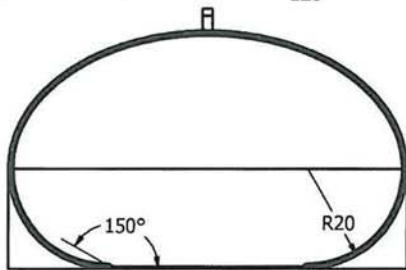

VIEW B-B
SCALE 1:24

SECTION A-A
SCALE 1:24

ELLIPSE, 80 X 56

DETAIL C
SCALE 1 / 8

DRAWN Jerry Paulson	4/17/2009			
CHECKED				
QA		TITLE		
MFG		1340 IMP GALLON FLAT BOTTOM ELLIPTICAL LEG TANK		
APPROVED		SIZE	DWG NO	REV
		B	43157	
		SCALE: 1/16	SHEET 1 OF 1	