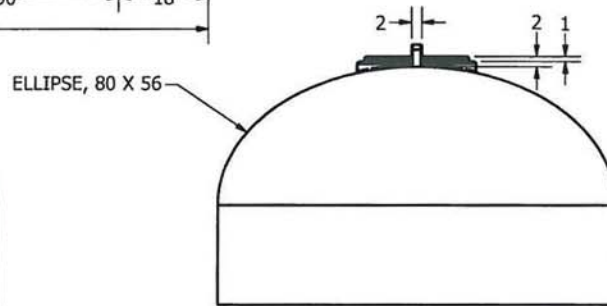

VIEW B-B
SCALE 1:24

SECTION A-A
SCALE 1:24

ELLIPSE, 80 X 56

DETAIL C
SCALE 1 / 8

DRAWN Jerry Paulson	4/17/2009			
CHECKED				
QA		TITLE		
MFG		1340 IMP GALLON FLAT BOTTOM ELLIPTICAL LEG TANK		
APPROVED		SIZE	DWG NO	REV
		B	43157	
		SCALE: 1/16	SHEET 1 OF 1	