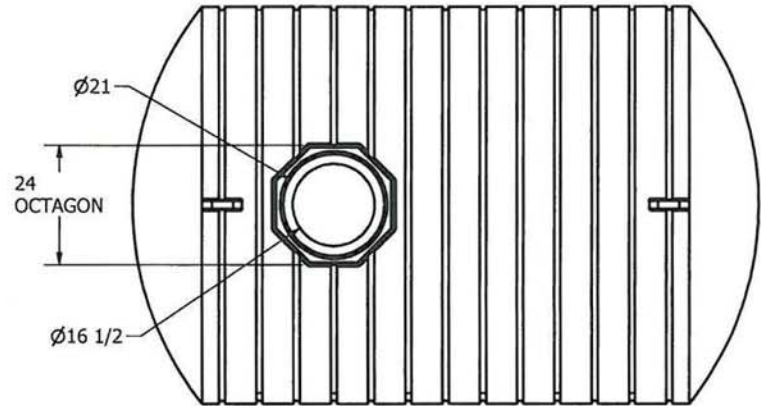

VIEW B-B
SCALE 1:24

SECTION A-A
SCALE 1:24

ELLIPSE, 80 X 56

DETAIL C
SCALE 1 / 8

DRAWN Jerry Paulson	4/17/2009			
CHECKED				
QA		TITLE		
MFG		1340 IMP GALLON FLAT BOTTOM ELLIPTICAL LEG TANK		
APPROVED		SIZE	DWG NO	REV
		B	43157	
		SCALE: 1/16	SHEET 1 OF 1	